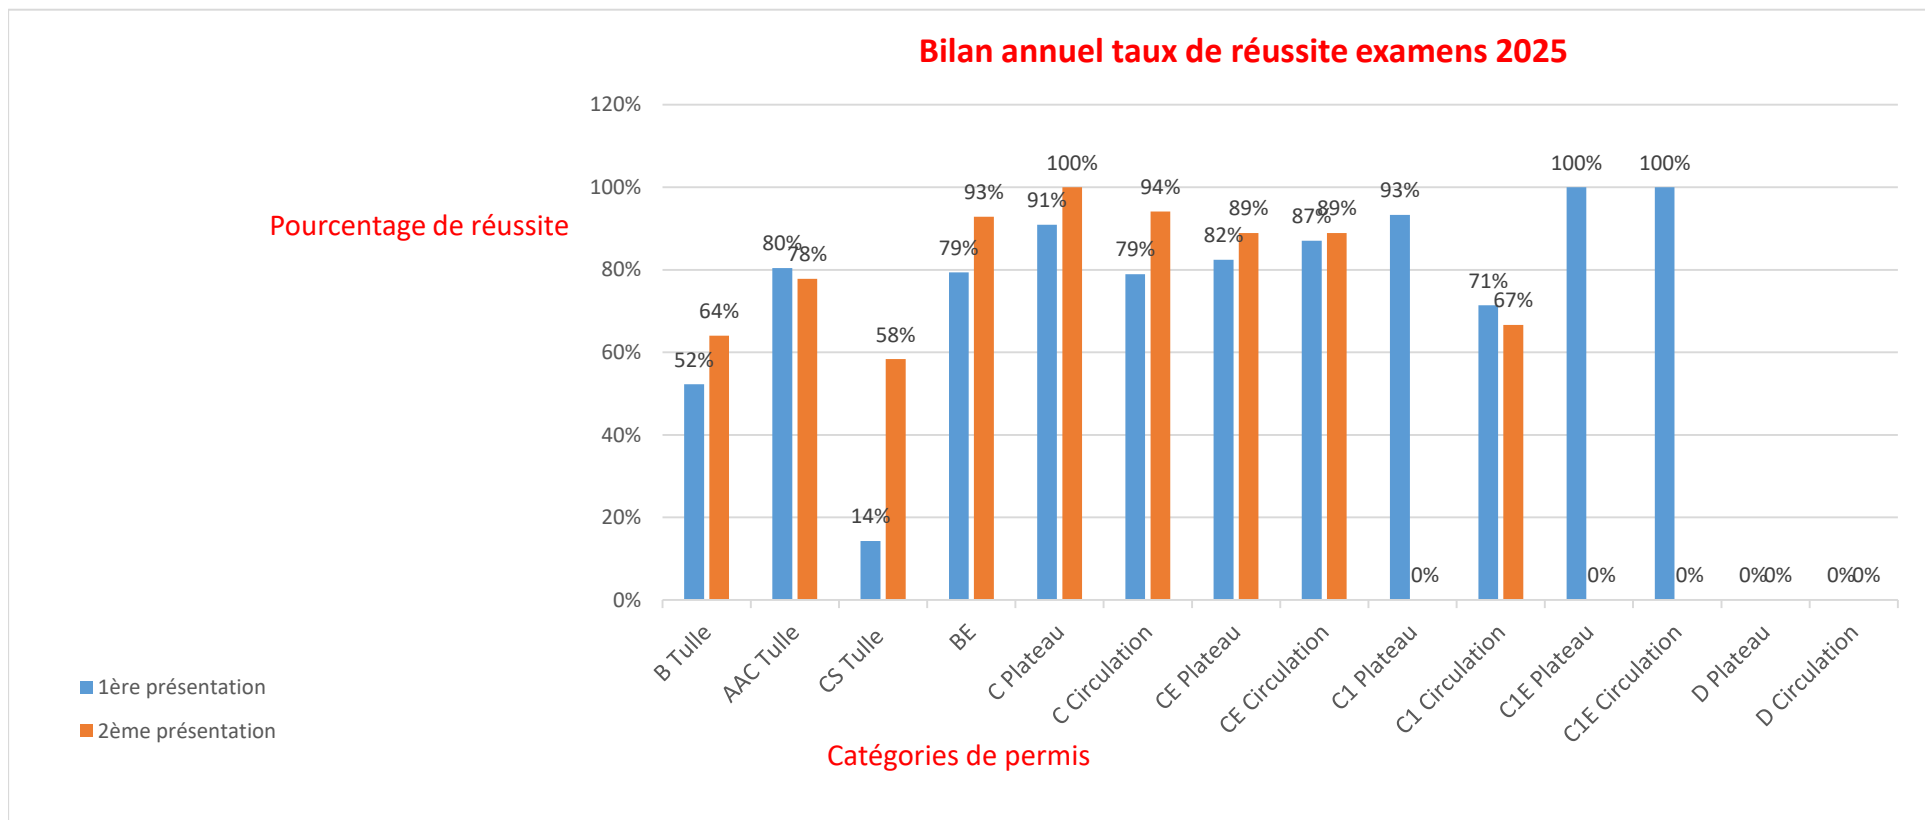

Bilan annuel taux de réussite examens 2025					
	1ère présentation	2ème présentation	3ème présentation	4ème présentation	5ème présentation
B Tulle	52%	64%	79%	56%	50%
AAC Tulle	80%	78%	100%	100%	0%
CS Tulle	14%	58%	60%	0%	100%
BE	79%	93%	100%	0%	0%
C Plateau	91%	100%	0%	0%	0%
C Circulation	79%	94%	25%	0%	0%
CE Plateau	82%	89%	100%	0%	0%
CE Circulation	87%	89%	100%	0%	0%
C1 Plateau	93%	0%	0%	0%	0%
C1 Circulation	71%	67%	100%	0%	0%
C1E Plateau	100%	0%	0%	0%	0%
C1E Circulation	100%	0%	0%	0%	0%
D Plateau	0%	0%	0%	0%	0%
D Circulation	0%	0%	0%	0%	0%